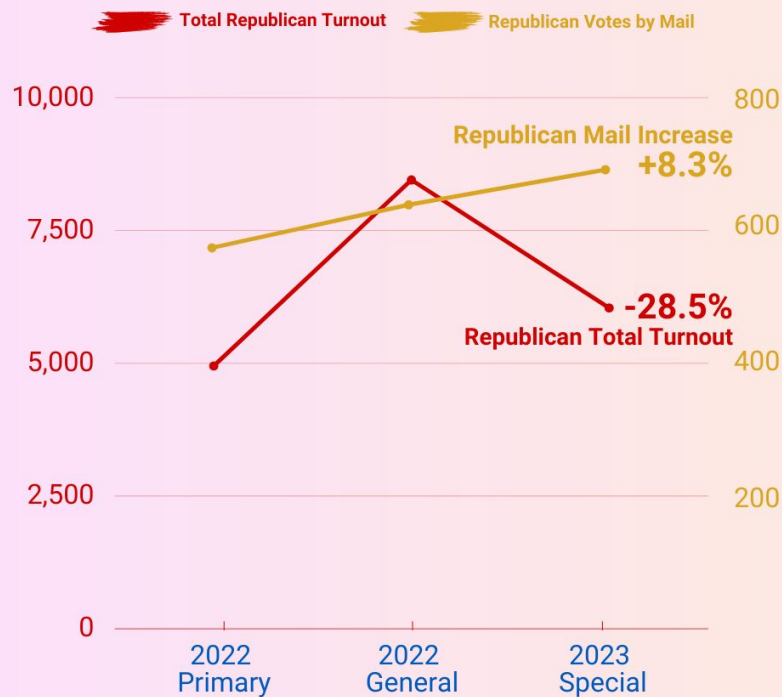

BlueStateRed Voter Turnout System

Lifting GOP Turnout by Mail and In-Person

BlueStateRed Vote-by-Mail Program Causes Republican Mail Surge

Results:

+8.3% increase in Republican mail-in turnout between 2022 General Election and 2023 Special Election.

+36.8% relative turnout improvement between Republican vote-share by mail versus in-person.

+2,500 voter engagements with Voter Resources Micro-Site containing links to sign up for vote-by-mail, information on returning ballots, and in-person polling locator.